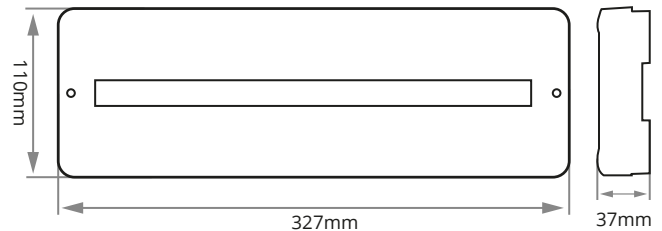

About us

No ifs, no buts. The award-winning Continal® service means you get an underfloor heating system delivered to you on time, on site, every time, no compromise.