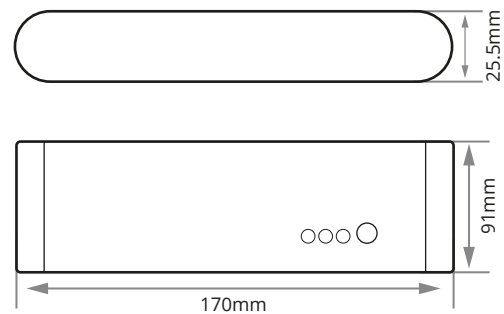

About us

No ifs, no buts. The award-winning Continal® service means you get an underfloor heating system delivered to you on time, on site, every time, no compromise.